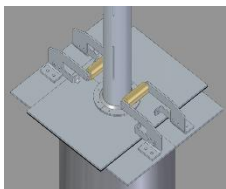

All beam splices are designed as close tolerance sliding fits, assuring straight and perpendicular splices and joints at all time; this also greatly facilitates installation and gives additional strength at splices and joints.

Other Tank Accessories

Gauge Pole Sleeve and Seal.

Leg Sock

Leg Cup Seal for Roof Legs

Lip Seal for Manholes Roof Compartments

Dome Roof Walkway and Stairs

Roof Drain Ball Float Check Valve

Flexi-Composite Hose for Roof Drain