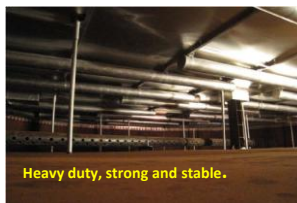

Roof Drain, Pivoted Joint

Roof Drain, Swivel Joint

Floating Suction Unit

FSU underneath AIFR

TankMaster®

Heavy Duty Internal Floating Roof With "Phi" Strut

Independent pontoons

Heavy duty, strong and stable.

All beam splices are designed as close tolerance sliding fits, assuring straight and perpendicular splices and joints at all time; this also greatly facilitates installation and gives additional strength at splices and joints.