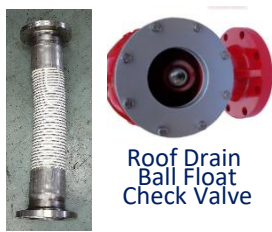

Other Tank Accessories

Gauge Pole Sleeve and Seal.

Leg Sock

Leg Cup Seal for Roof Legs

Lip Seal for Manholes Roof Compartments

Dome Roof Walkway and Stairs

Roof Drain Ball Float Check Valve

Flexi-Composite Hose for Roof Drain

Seal Fabric Teflon, PU, Neoprene etc.

Seal Wipers

PE, PU Neoprene etc..

P/V Vent

Tank Chime Sealant

Gauge Hatch

TankMaster®

Your Partner