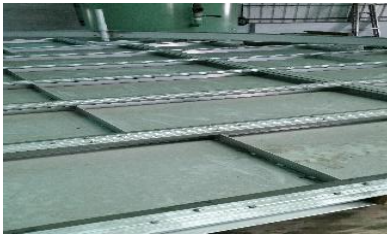

Strong rim for heavy duty design

Vapor tight design

Independent legs

Secured pontoon mountings

Unique "phi" strut for heavy duty and easy installation.

Strong splicing

Special "Phi" strut is designed for maximum sectional modulus; together with strong rolled rim and independent leg supports, making HKN TankMaster AIFR the strongest in its class. Special "Phi" strut is designed with blind chase that prevents capping fasteners from penetrating into vapour space thus preventing emission therefrom.

All beam splices are designed as close tolerance sliding fits, assuring straight and perpendicular splices and joints at all time; this also greatly facilitates installation and gives additional strength at splices and joints.

HKN TankMaster also offers a fully panelised full contact aluminium internal floating roof of exceptional quality and strength for years of trouble free operation.

Structurally, it is one of the strongest full contact roof available in the market today