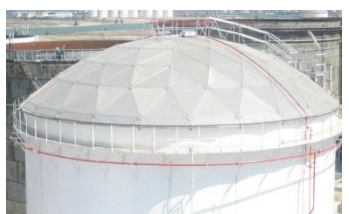

Aluminium Dome Roof